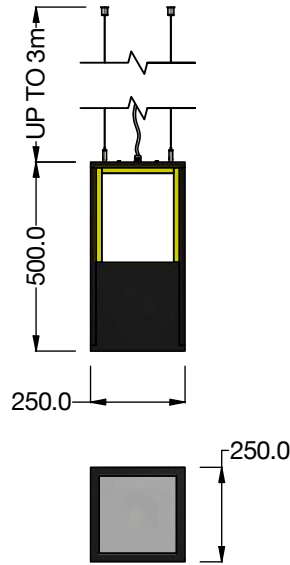

Specification Drawings

TYPE A

TYPE B

TYPE C

Please contact our sales team on **+44(0)113 263 9039** for further assistance

Specifications are subject to change without prior notice. Please refer to our website for most up to date version

Rev 02- 04/20