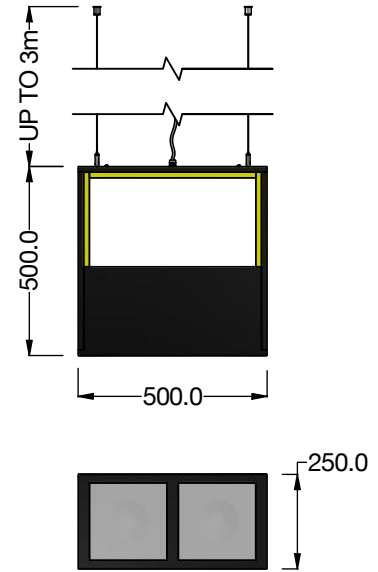

TYPE C

Please contact our sales team on **+44(0)113 263 9039** for further assistance

Specifications are subject to change without prior notice. Please refer to our website for most up to date version

Rev 02- 04/20