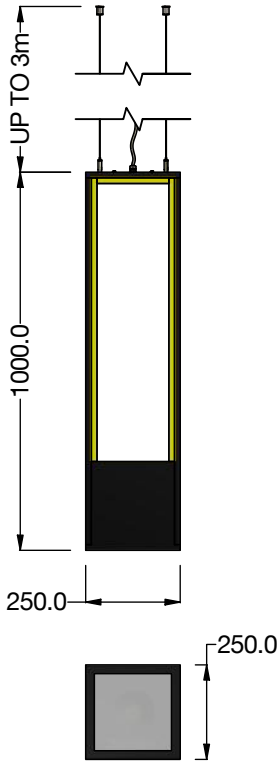

Technical Information

Product Specification	Type AH	Type AL	Type BH	Type BL	Type CH	Type CL
Size	250L x 250W x 1000H		250L x 250W x 500H		500L x 250W x 500H	
Power (Direct)	45W	25W	45W	25W	90W	50W
Drive Current	1200mA	700mA	1200mA	700mA	1200mA	700mA
Power (Indirect)	6W	6W	6W	6W	6W	6W
Downlight Lumen Output	5750lm	3500lm	5750lm	3500lm	11500lm	7000lm
Downlight Efficacy (lm/W)	128	140	128	140	128	140
Uplight Lumen Output	660					
Uplight Efficacy (lm/W)	110					
Colours	3000K - 4000K					
CRI	>80 - >90					
Control	DALI - 0-10V - Casambi					
IP Rating	IP20					
Mounting	Wire Suspension - Up to 3m					

*Above data is based on 4000K 80CRI

Product Selector

LAN-A-H-840-D-W-BL

Product Specification

250x250x1000
250x250x500
500x250x500

Power

High
Low

Colour

3000K (80CRI)
3000K (90 CRI)
4000K (80CRI)
4000K (90 CRI)

Control

DALI
0-10V
Casambi

Finish (Body Colour)

White
Black
Grey
Red
Yellow
Green
Blue

Finish (Reveal Colour)

White
Grey
Red
Yellow
Green
Blue

Specification Drawings