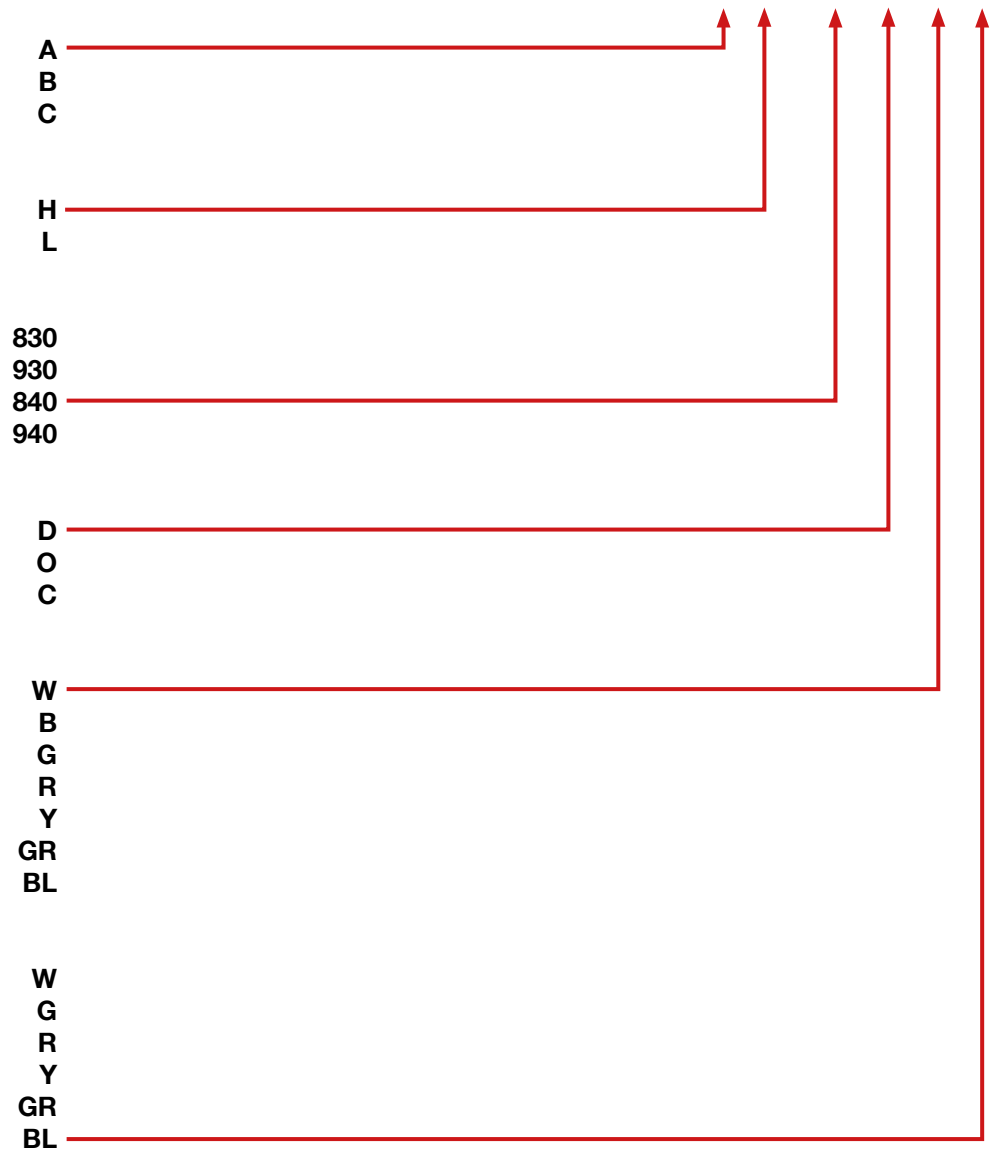

Technical Information

Product Specification	Type AH	Type AL	Type BH	Type BL	Type CH	Type CL
Size	250L x 250W x 1000H		250L x 250W x 500H		500L x 250W x 500H	
Power (Direct)	45W	25W	45W	25W	90W	50W
Drive Current	1200mA	700mA	1200mA	700mA	1200mA	700mA
Power (Indirect)	6W	6W	6W	6W	6W	6W
Downlight Lumen Output	5750lm	3500lm	5750lm	3500lm	11500lm	7000lm
Downlight Efficacy (lm/W)	128	140	128	140	128	140
Uplight Lumen Output	660					
Uplight Efficacy (lm/W)	110					
Colours	3000K - 4000K					
CRI	>80 - >90					
Control	DALI - 0-10V - Casambi					
IP Rating	IP20					
Mounting	Wire Suspension - Up to 3m					

*Above data is based on 4000K 80CRI

Product Selector

LAN-A-H-840-D-W-BL

Product Specification

250x250x1000
250x250x500
500x250x500

Power

High
Low

Colour

3000K (80CRI)
3000K (90 CRI)
4000K (80CRI)
4000K (90 CRI)

Control

DALI
0-10V
Casambi

Finish (Body Colour)

White
Black
Grey
Red
Yellow
Green
Blue

Finish (Reveal Colour)

White
Grey
Red
Yellow
Green
Blue

Specification Drawings